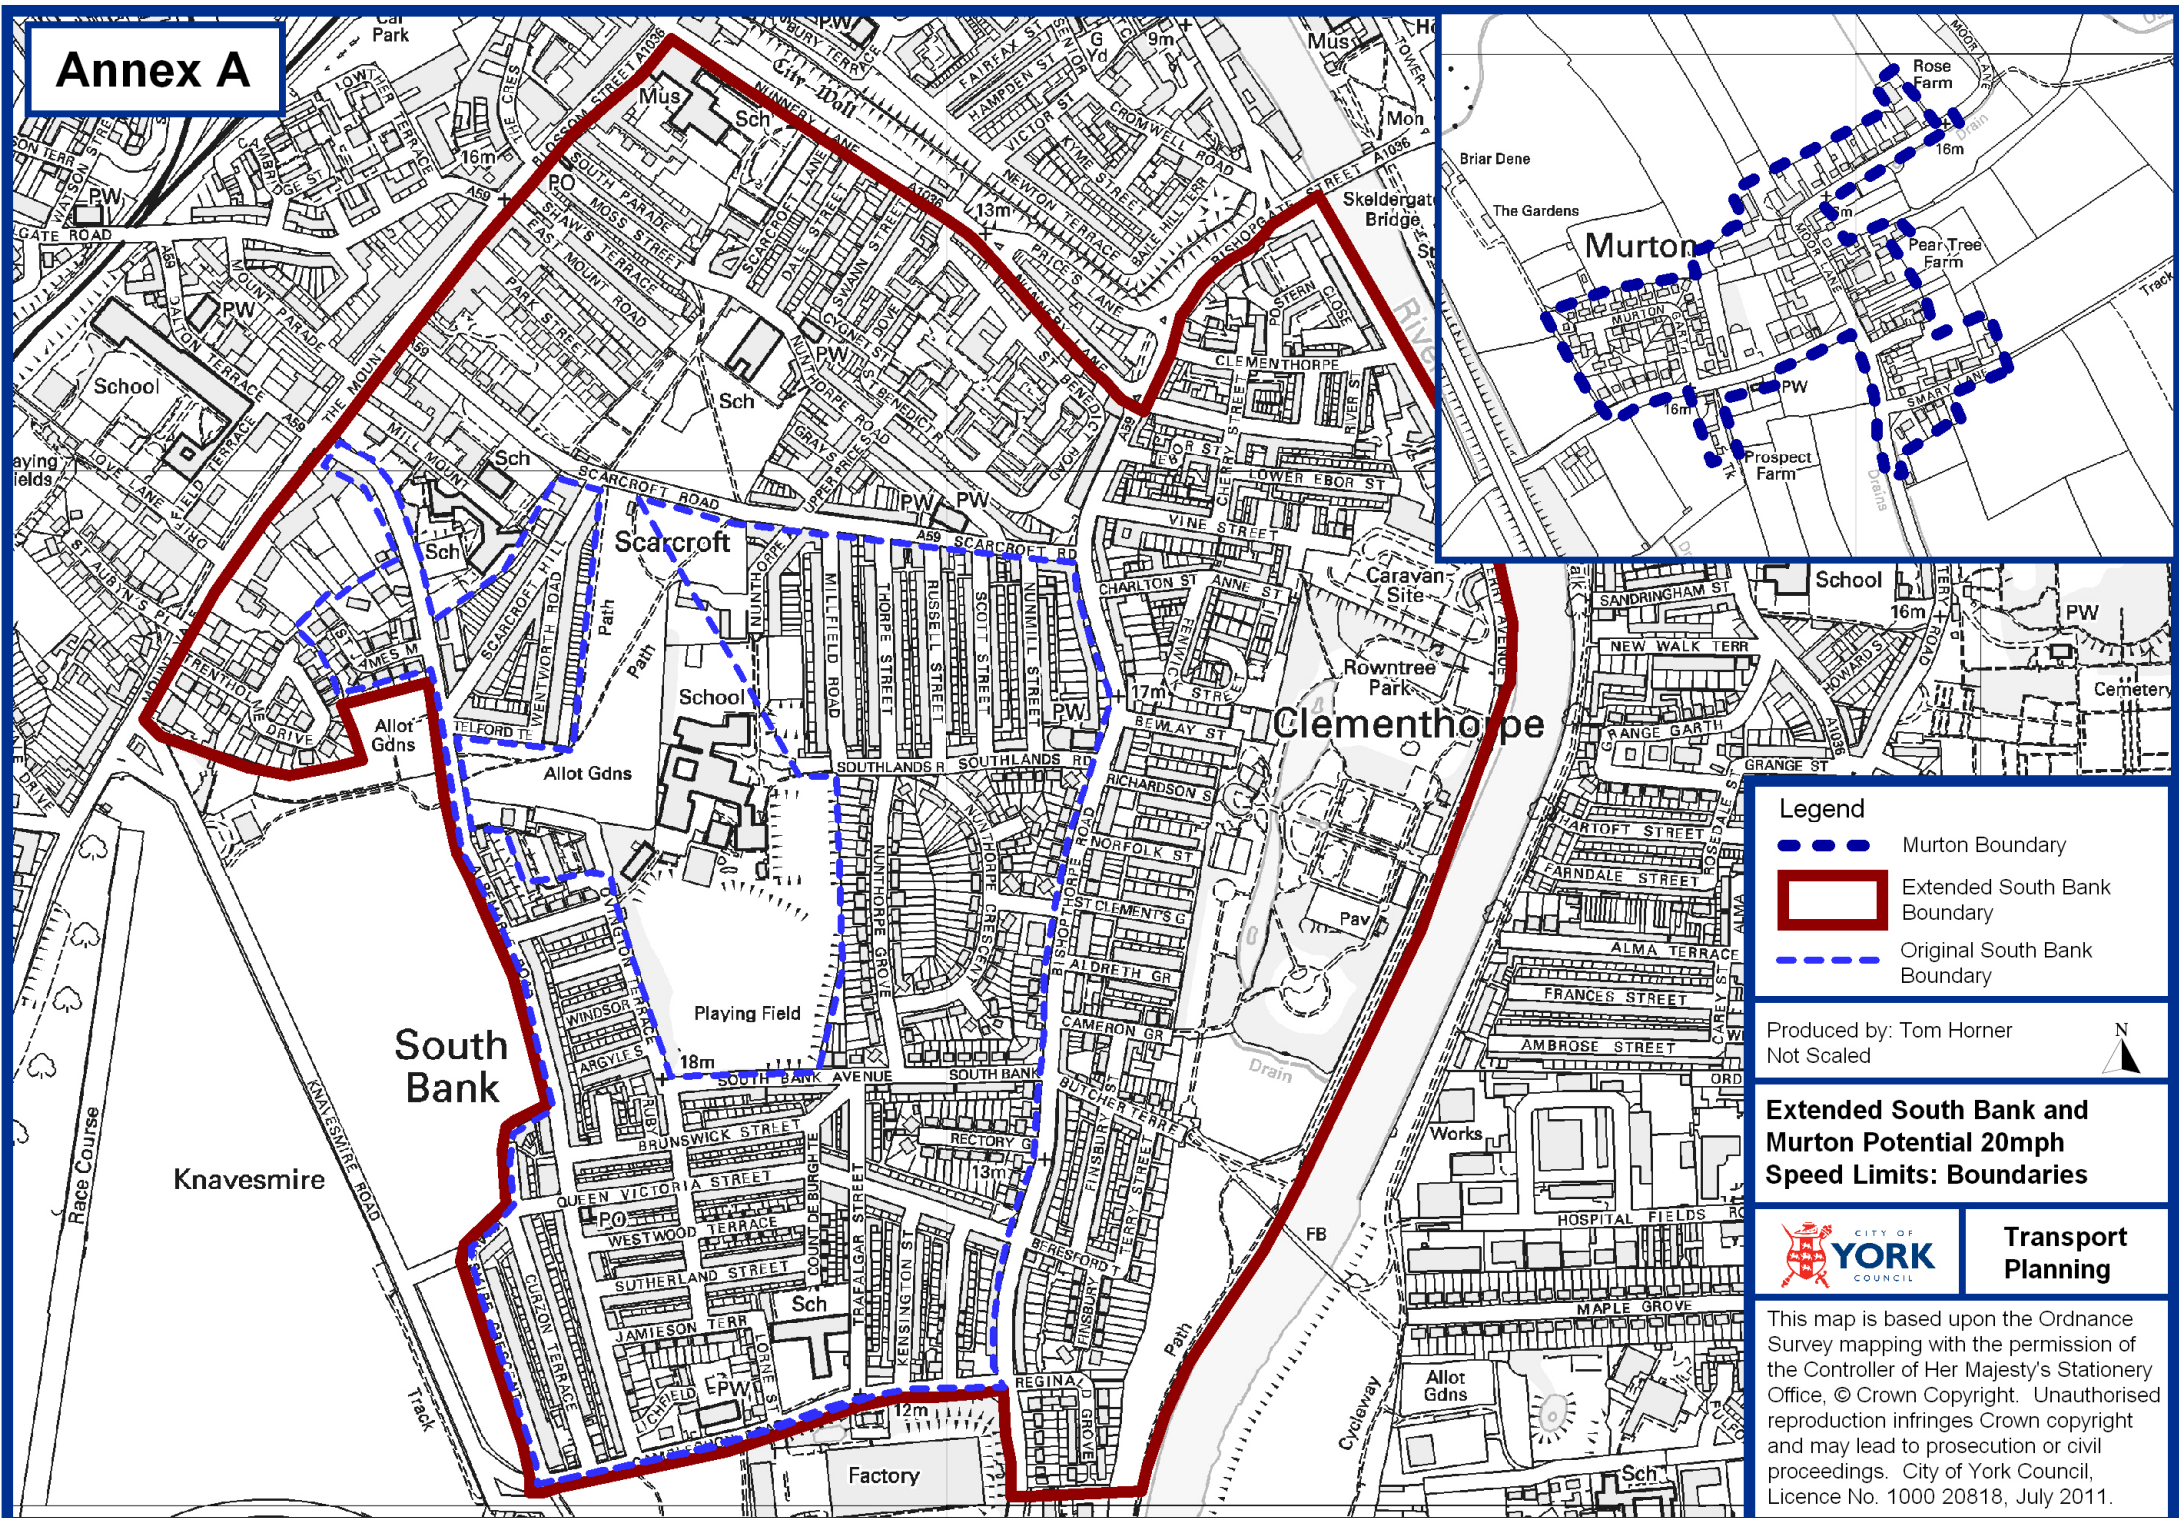

Annex A

- Legend**
- ⋯ Murton Boundary
 - Extended South Bank Boundary
 - Original South Bank Boundary

Produced by: Tom Horner
Not Scaled

Extended South Bank and Murton Potential 20mph Speed Limits: Boundaries

Transport Planning

This map is based upon the Ordnance Survey mapping with the permission of the Controller of Her Majesty's Stationery Office, © Crown Copyright. Unauthorised reproduction infringes Crown copyright and may lead to prosecution or civil proceedings. City of York Council, Licence No. 1000 20818, July 2011.